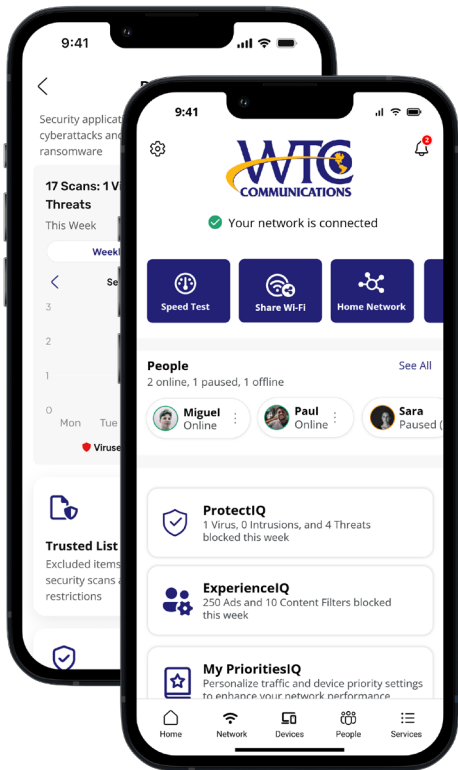

Plus, our friendly local support team is always ready to help, ensuring your service stays simple and stress-free.

	CommandIQ	ProtectIQ	ExperienceIQ
Top-of-the-line Wireless Router	<input checked="" type="checkbox"/>		
Remote Technical Support	<input checked="" type="checkbox"/>		
Free Equipment Repair or Replacement	<input checked="" type="checkbox"/>		
Device Connection Assistance	<input checked="" type="checkbox"/>		
Fully managed by WTC! So we can fix issues before they occur.	<input checked="" type="checkbox"/>		
Basic Network Management with WTC Connect App	<input checked="" type="checkbox"/>		
Network Level Security Proactively blocks malicious websites, viruses, and intrusions.		<input checked="" type="checkbox"/>	
Traffic Monitoring with Intrusion Detection		<input checked="" type="checkbox"/>	
Advanced Network Controls Usage Insights in WTC Connect App for each connected device in your home.			<input checked="" type="checkbox"/>
Content Priority Control Set which devices or activities take priority on your connection.			<input checked="" type="checkbox"/>
Advanced Parental Controls Turn off or pause Wi-Fi. Decide when devices should be offline, by Internet user.			<input checked="" type="checkbox"/>
Check Usage Review online usage by profile for an overview of where a user is spending time.			<input checked="" type="checkbox"/>
 Internet Television Security Phone	INCLUDED Manage your network right from the WTC Connect App!	INCLUDED Cybersecurity at no additional cost!	\$5⁰⁰ <small>/mo.</small> *Included in our Family Fortress Plan

Add ExperienceIQ to your WTC Plan for Advanced Parental Controls.

📞 1-866-547-6939

The world's most powerful WI-FI

In every corner of your home.

What do our customers say is best about Wi-Fi with WTC Communications?
We take care of it. We are the worry-free solution.